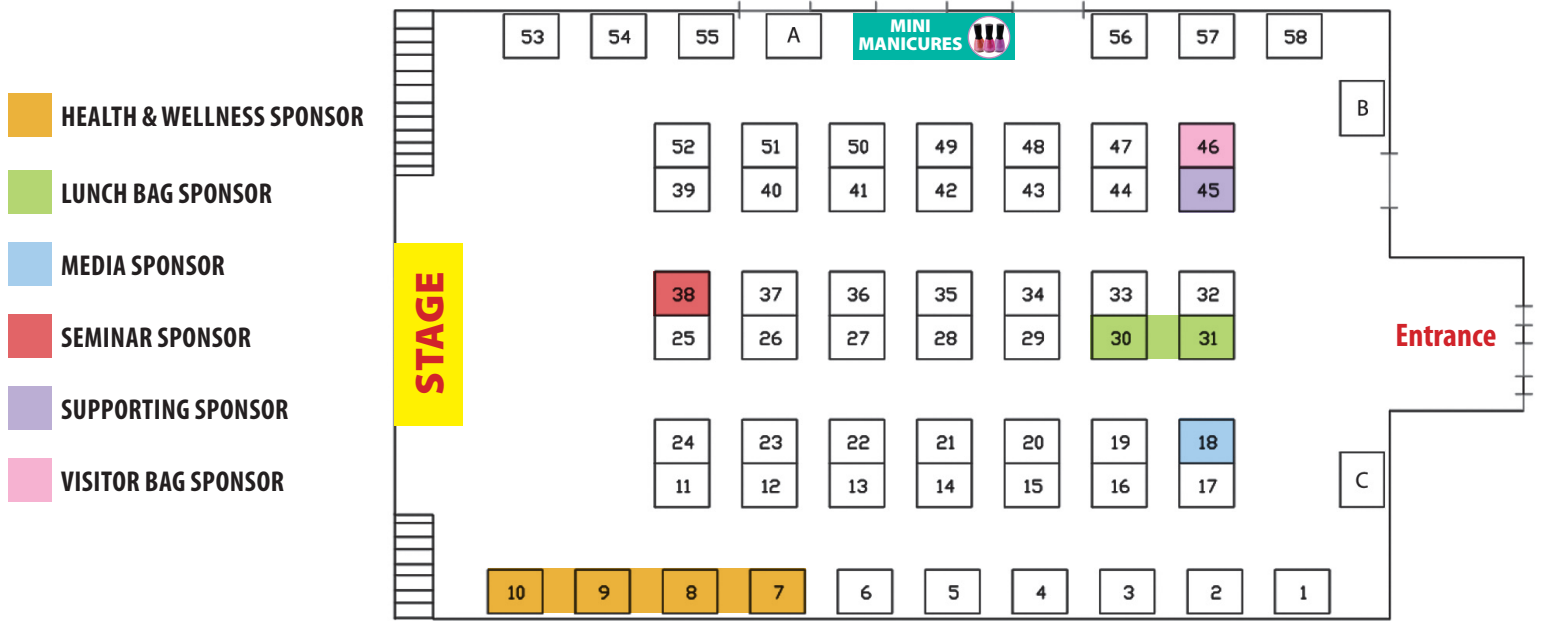

Lancaster County (Spring) Women's Expo 2024

2u4Home, LLC	52	Mary Kay	13
58 Foundations & Waterproofing	55	Nissley Vineyards.....	26
AAA Central Penn	11, 12	North Star Initiative (Booth donated by Blue Ridge Communications)	B
Aetna Medicare Solution	4	Ohana Travel Company	37
Agora Cyber Charter School.....	50	Once Upon a Child Lancaster, PA.....	41
All Pro Gutter Guard	58	PA Prostate Cancer Coalition.....	14
Apex Chiropractic & Wellness Center	17	PA Public Utility Commission.....	16
Basement Waterproofing Specialists	19	Passanante's Home Food Service	A
Bath Fitter	2	Patient First.....	34
Be Organized.....	44	Penn Medicine Lancaster General Health	7-10
Central Pennsylvania Cremation Society	48	The Popcorn Loft	20
Chainyana	25	Princess House	1
Color Street	39	Pullow.....	27
Damsel in Defense	42	Renewal by Andersen	36
Dutch Apple Dinner Theater	47	Renu Solar & Roofing	25
Elevation Fit Club	35	Revolution Lancaster.....	15
Epicure by Tammy Kerr	23, 24	Ruby Ribbon	32, 33
Focal Point Remodeling	5	Seasons Olive Oil & Vinegar Taproom.....	53
Green Mountain Energy	40	So Organized	C
The Happy Valley Adventure Bureau.....	22	South Central PA Immunization Coalition.....	56, 57
Kitchen Saver	54	Thingamajigs & Whatnot	21
Lancaster County Office of Aging.....	45	Turnpaugh Health and Wellness Center	38
Lancaster County Women for Good	51	UPMC	30, 31
Lancaster School of Cosmetology & Therapeutic Bodywork.....	D	Wellcare	49
Leaf Guard.....	43	WellSpan Health.....	46
Luxe Rejuvena Aesthetics and Wellness.....	3	WHYF AM720	18
Manor House Apartments, Powder Mill Apartments, Springetts Apartments ...	6	YL Oily Hope.....	28